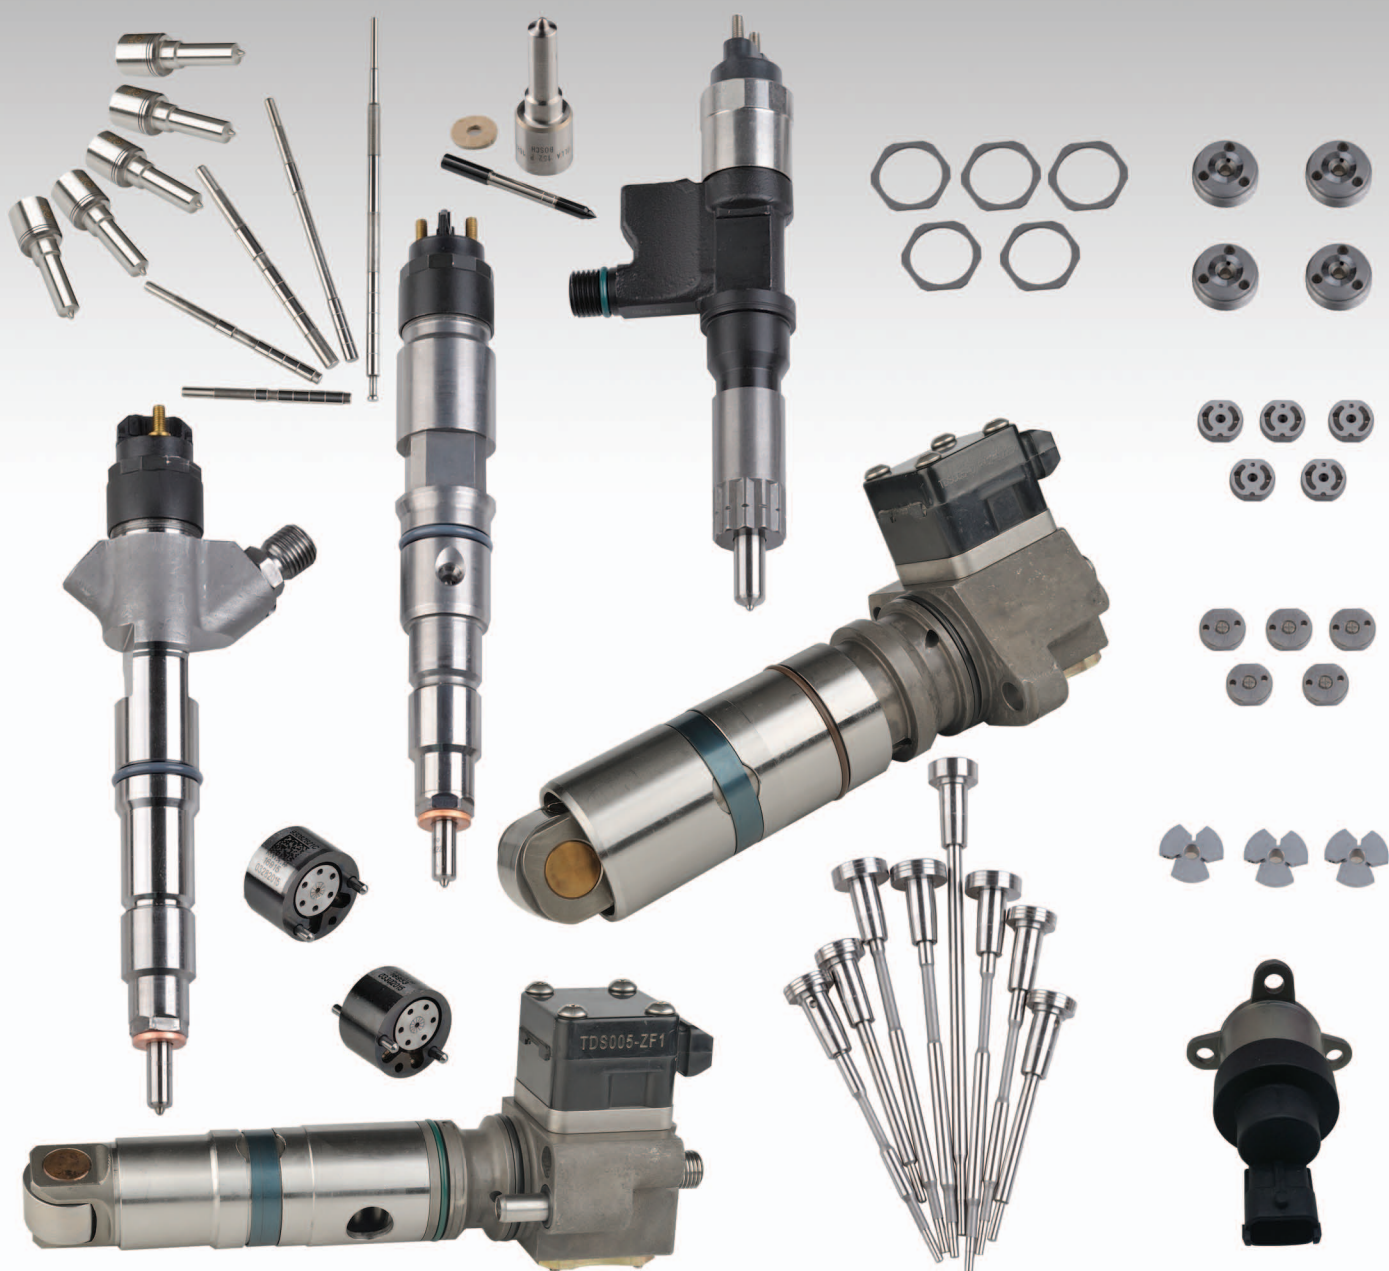

Tianjin Wode Electrical Co., Ltd.

B-1-1703, Rome Garden, Hexi District, Tianjin, China

web-site: www.tj-twt.com e-mail: twt@tj-twt.com

Tel: 0086-22-23286383 Fax: 0086-22-83863296

O.E.M names and numbers are used for reference purpose only.